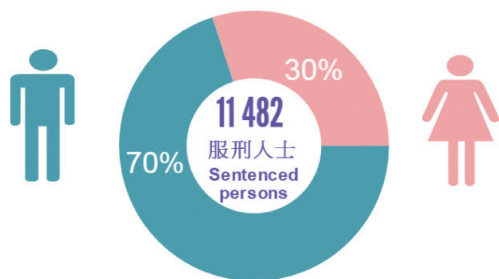

按类别划分的惩教院所收纳人次

Admission of Persons in Custody to Correctional Institutions by Category

附录 Appendix 6

按性别划分收纳入惩教院所的
服刑人次
Admission of Sentenced Persons
to Correctional Institutions by Gender

2015

按性别划分收纳入惩教院所的
还押人次
Admission of Persons on Remand to
Correctional Institutions by Gender