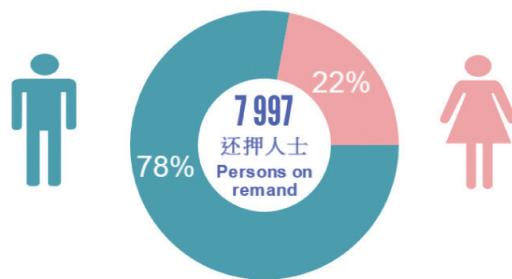

按性别划分收纳入惩教院所的
还押人次
Admission of Persons on Remand to
Correctional Institutions by Gender

2015