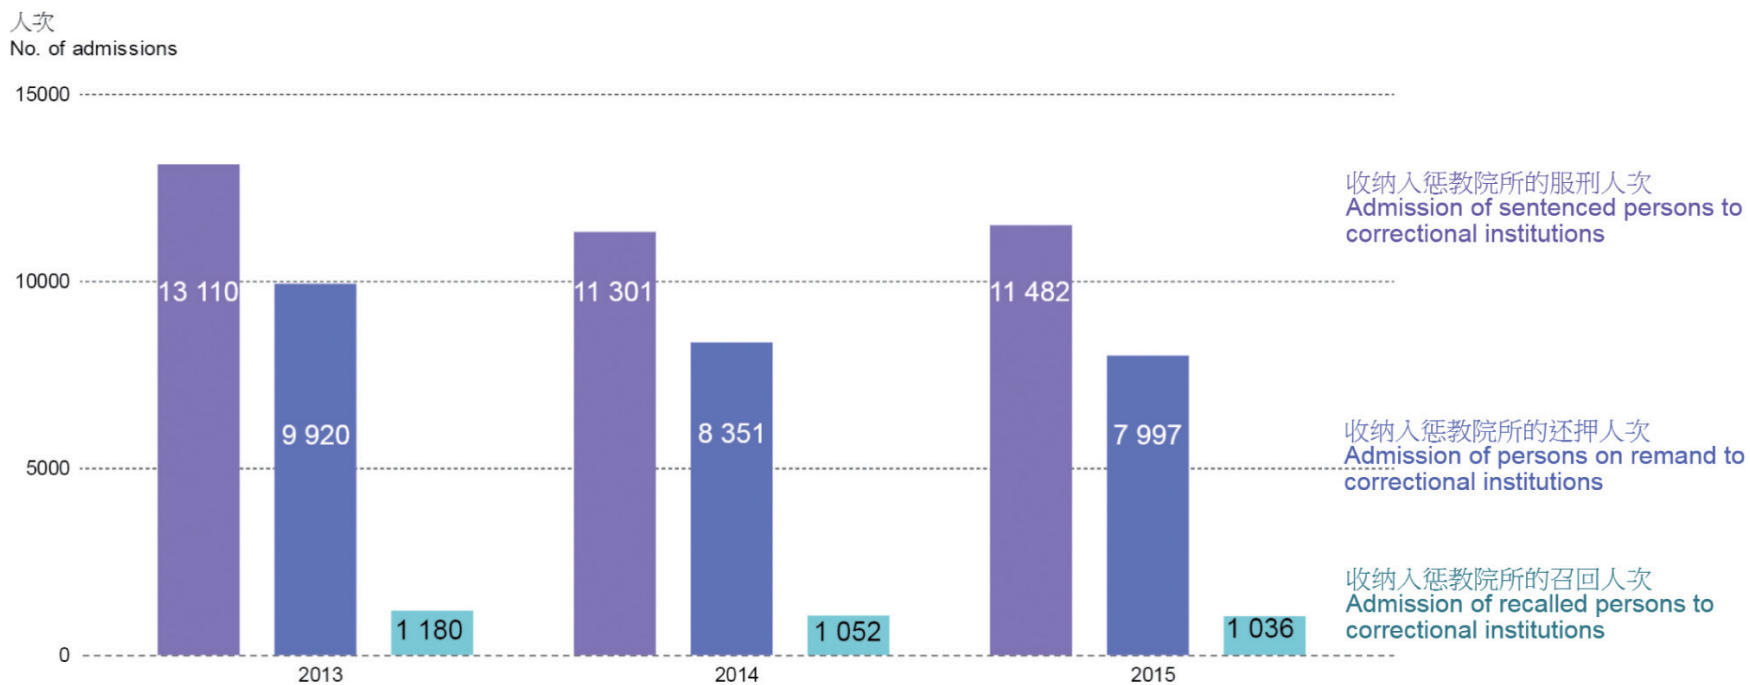

按类别划分的惩教院所收纳人次

Admission of Persons in Custody to Correctional Institutions by Category

附录 Appendix 6

按性别划分收纳入惩教院所的
服刑人次
Admission of Sentenced Persons
to Correctional Institutions by Gender

2015

按性别划分收纳入惩教院所的
还押人次
Admission of Persons on Remand to
Correctional Institutions by Gender