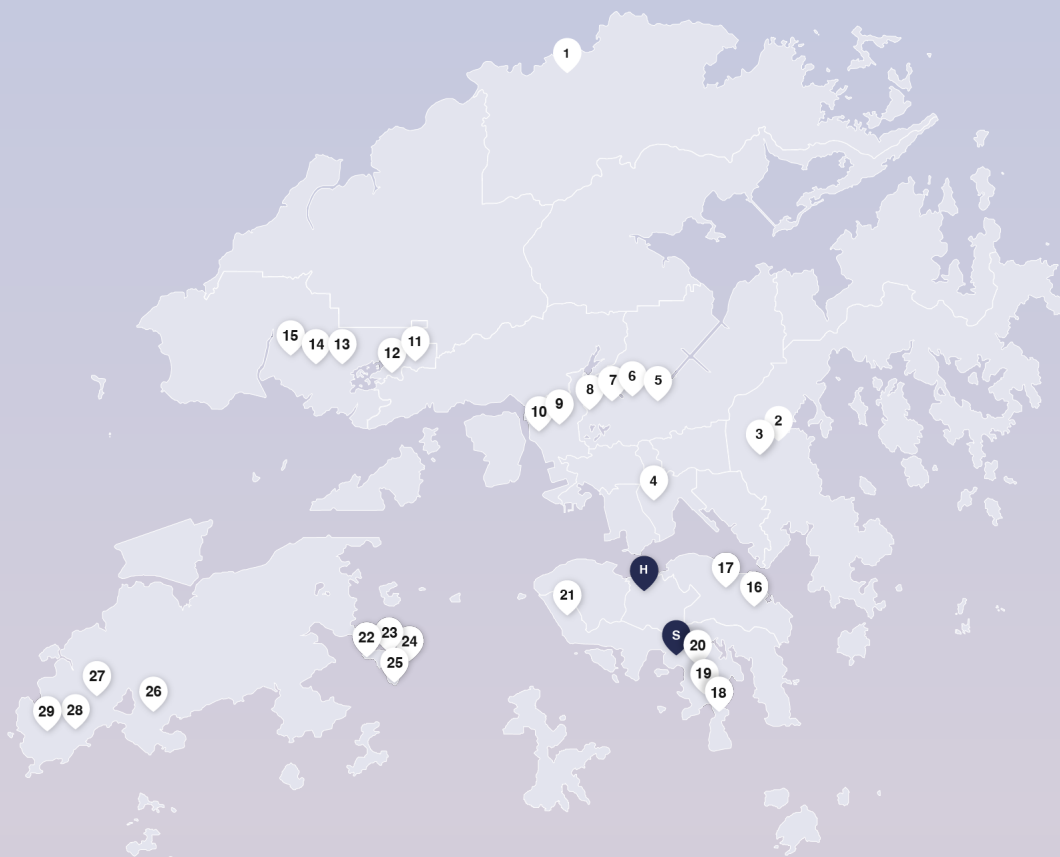

Appendix 2

Locations of Correctional Services Department Headquarters, Staff Training Institute and Correctional Facilities
(as at 2021.12.31)

Correctional Facilities

H CSD Headquarters

S Staff Training Institute

1 Lo Wu Correctional Institution	11 Tai Lam Centre for Women	21 Queen Mary Hospital Custodial Ward
2 Pik Uk Correctional Institution	12 Tai Lam Correctional Institution	22 Hei Ling Chau Correctional Institution
3 Pik Uk Prison	13 Bauhinia House	23 Hei Ling Chau Addiction Treatment Centre
4 Queen Elizabeth Hospital Custodial Ward	14 Wai Lan Rehabilitation Centre	24 Nei Kwu Correctional Institution
5 Pelican House	15 Siu Lam Psychiatric Centre	25 Lai Sun Correctional Institution
6 Phoenix House	16 Cape Collinson Correctional Institution	26 Tong Fuk Correctional Institution
7 Lai Hang Rehabilitation Centre	17 Tai Tam Gap Correctional Institution	27 Shek Pik Prison
8 Lai Chi Kok Reception Centre	18 Stanley Prison	28 Sha Tsui Correctional Institution
9 Lai King Correctional Institution	19 Tung Tau Correctional Institution	29 Lai Chi Rehabilitation Centre
10 Chi Lan Rehabilitation Centre	20 Pak Sha Wan Correctional Institution	